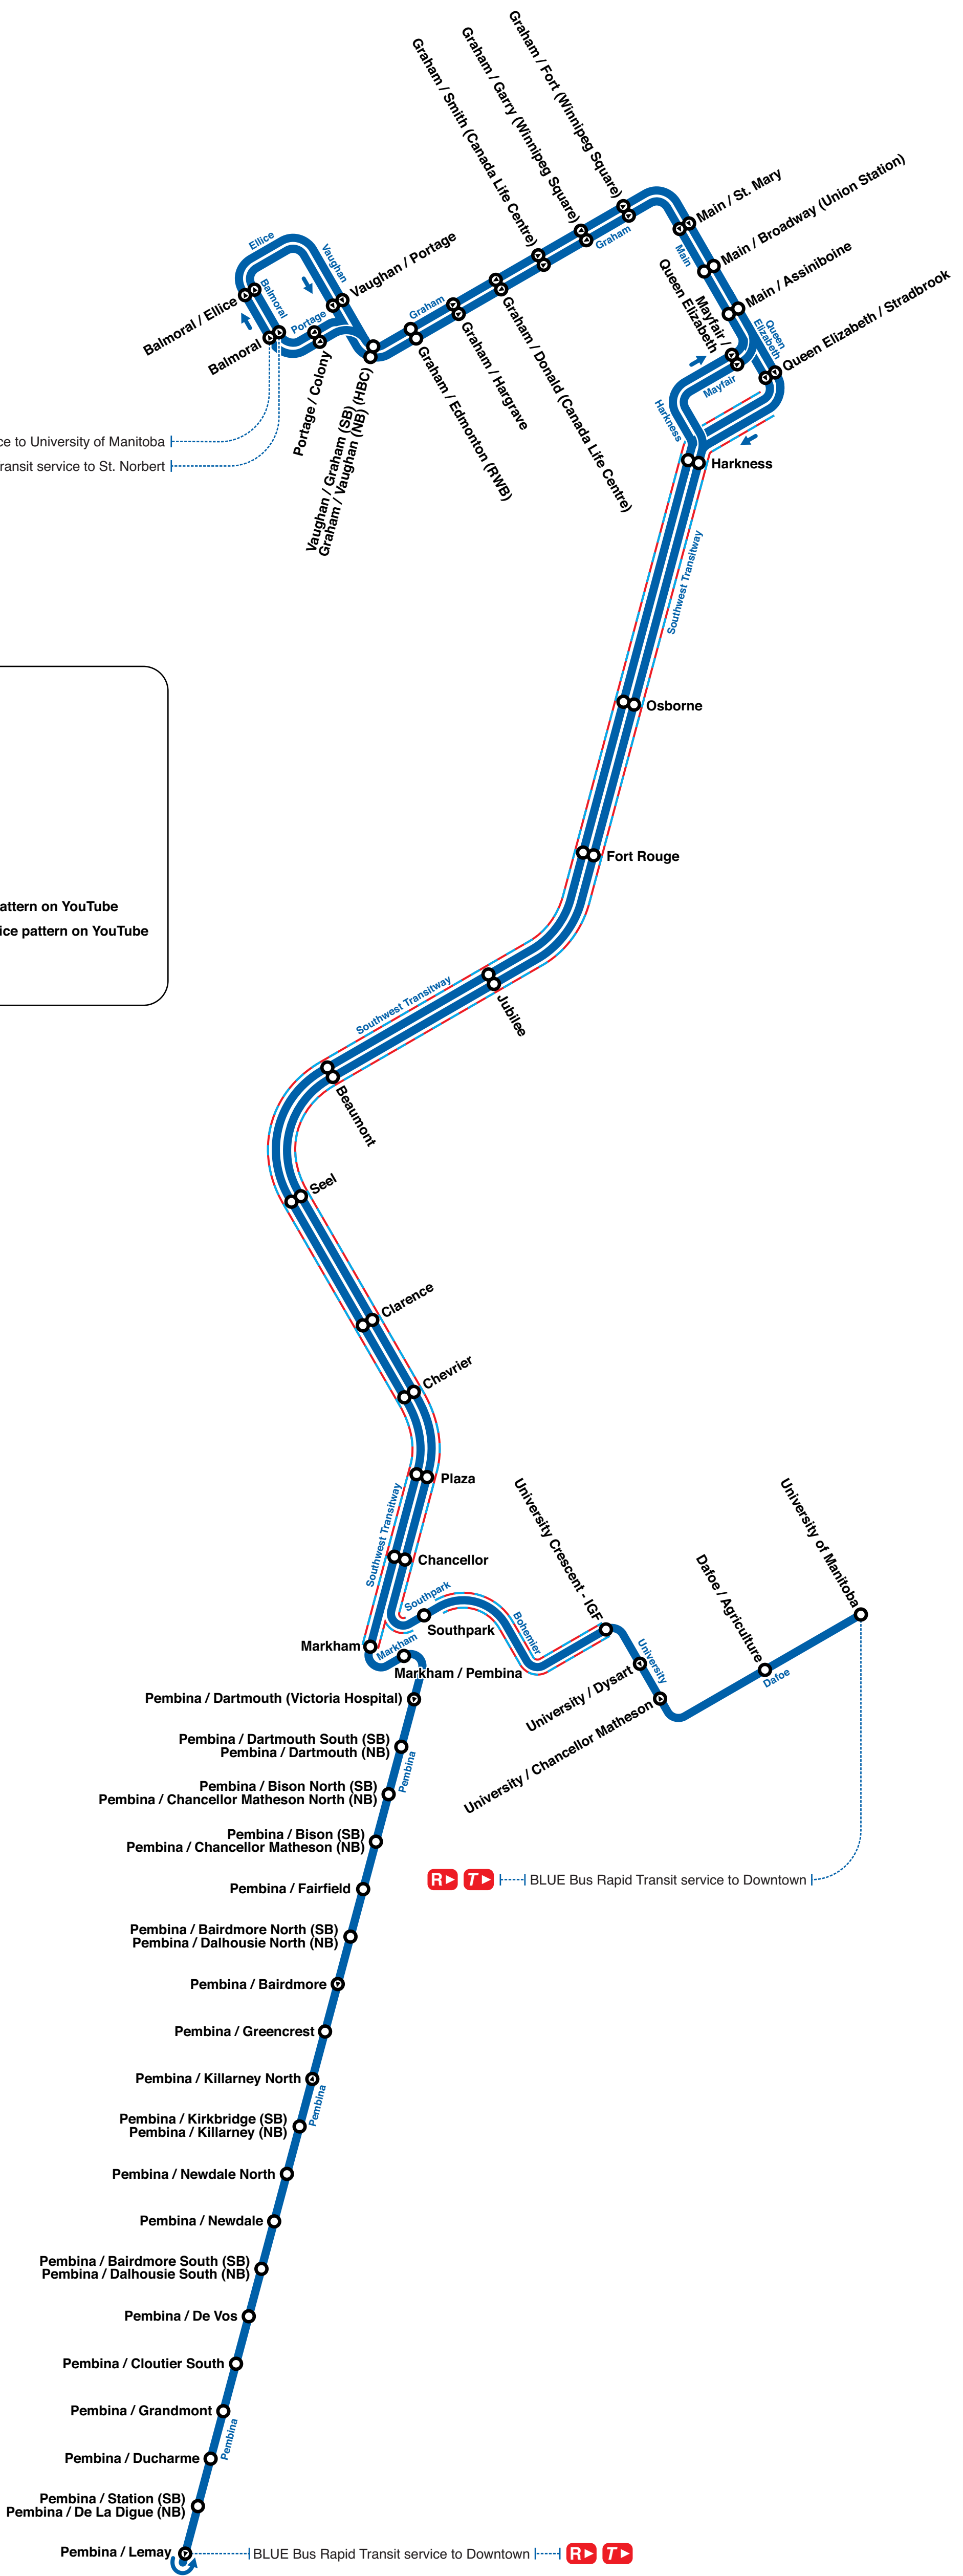

Diagram Legend

- Route
- Route operating on dedicated transitway
- Service travels in one direction only
- Street
- Stop/station
- Stop/station in one direction of travel only
- Station
- Click icon on diagram to play 'Real Time Journey' of service pattern on YouTube
- Click icon on diagram to play 'Time Lapse Experience' of service pattern on YouTube

DIAGRAM IS NOT TO SCALE