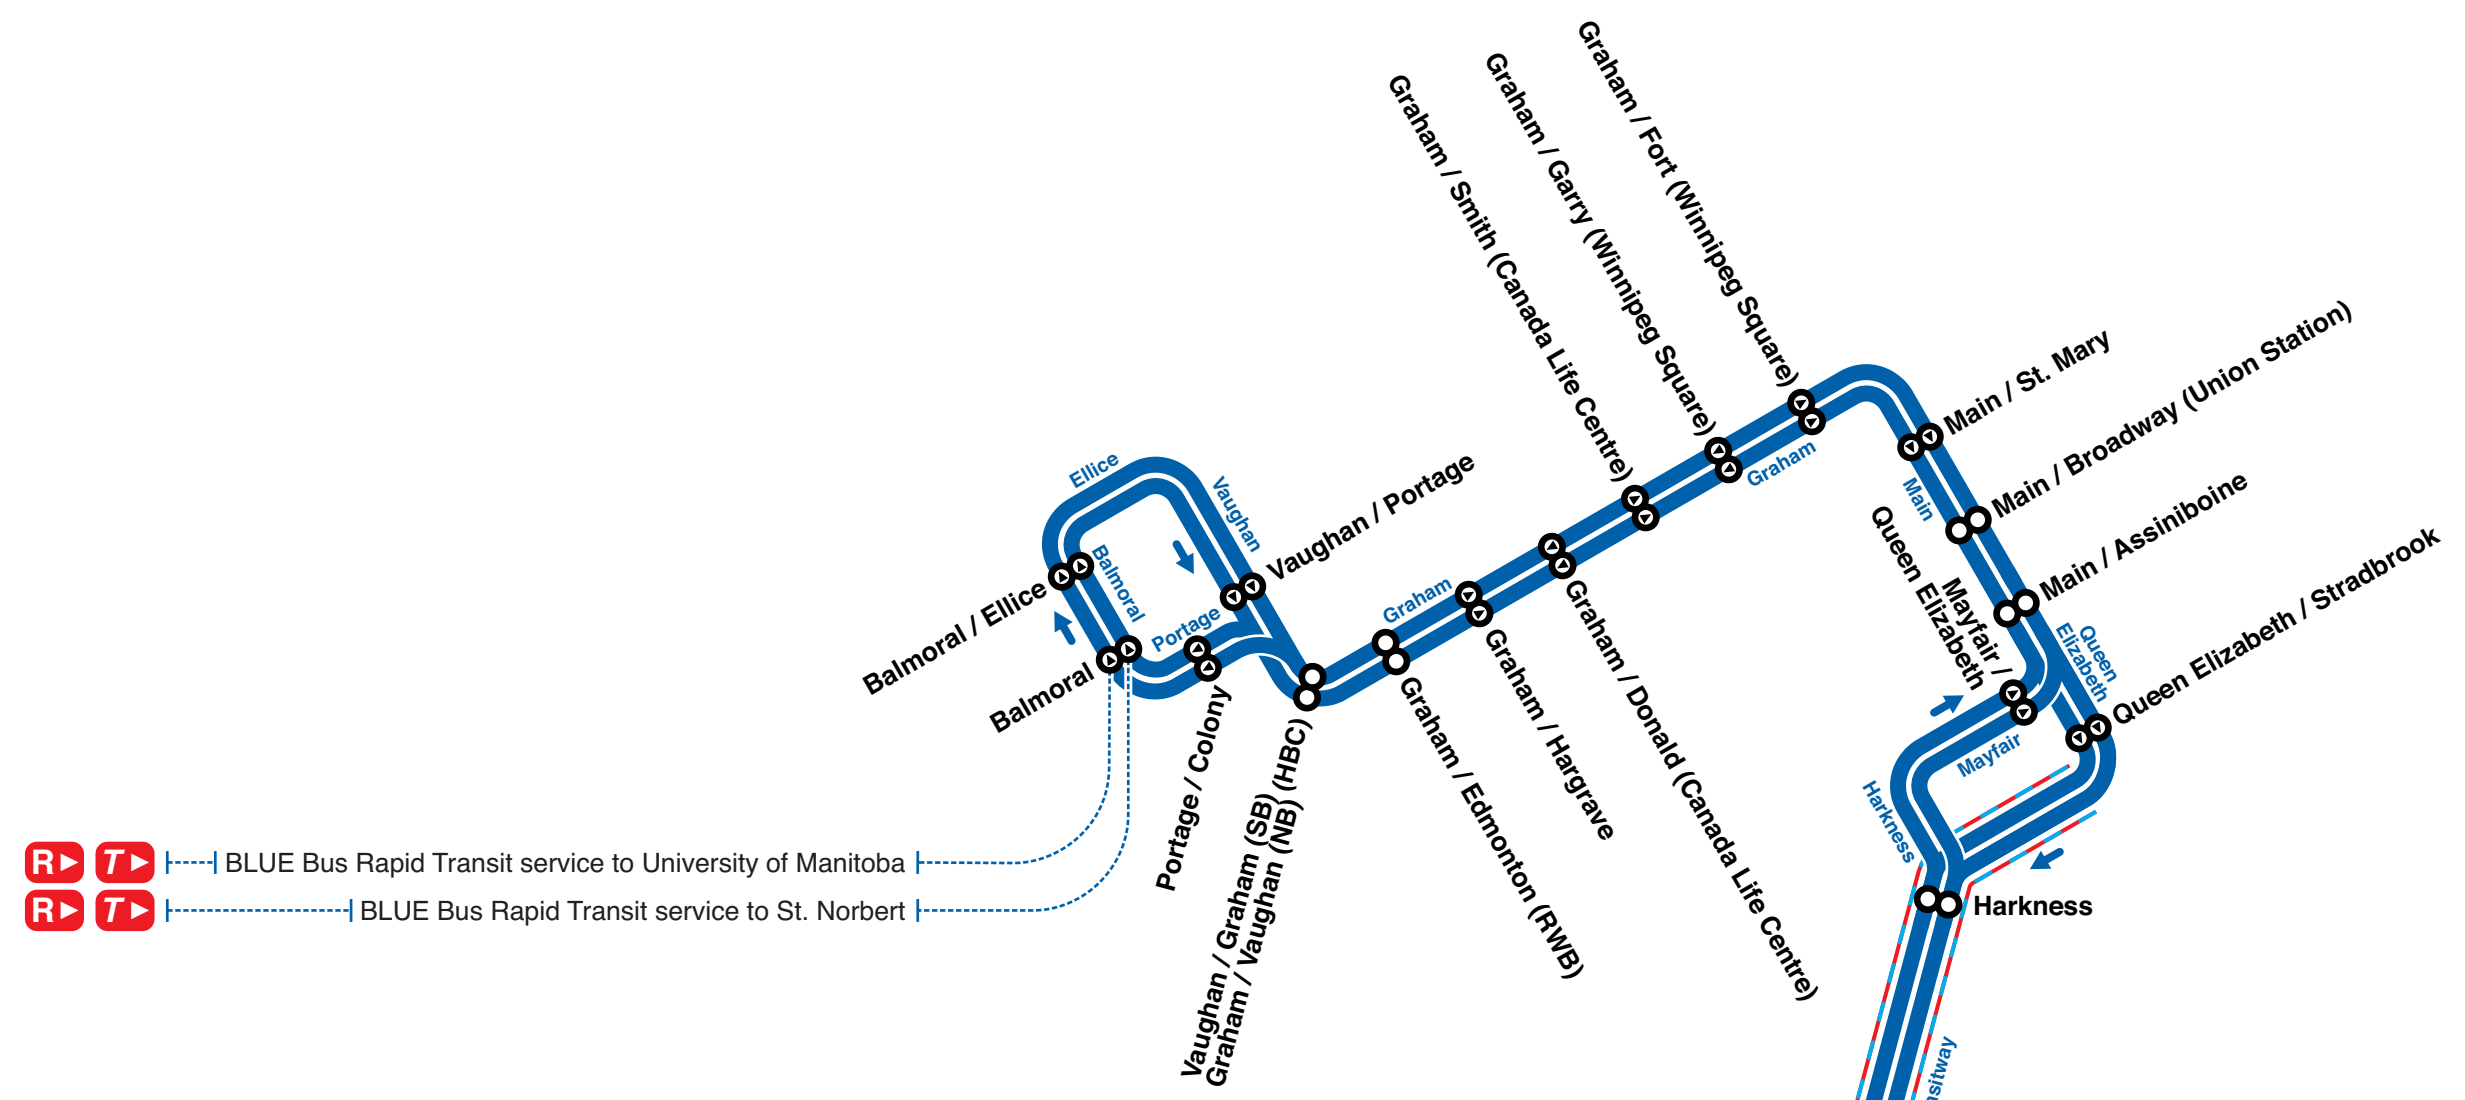

# Winnipeg Transit

## 'BLUE Bus Rapid Transit' Line & Service Diagram

### YouTube Video Companion

August 2023

**Diagram Legend**

- Route
- Route operating on dedicated transitway
- Service travels in one direction only
- Street
- Stop/station
- Stop/station in one direction of travel only
- Station
- Click icon on diagram to play 'Real Time Journey' of service pattern on YouTube
- Click icon on diagram to play 'Time Lapse Experience' of service pattern on YouTube

DIAGRAM IS NOT TO SCALE

This document and its contents, unless otherwise noted, are copyright © Watershed Video Productions Inc. and may not be copied, published, redistributed, transmitted, or converted, in any form or by any means, electronic or otherwise, without the prior written permission of Watershed Video Productions Inc. All rights reserved. The information used to create this diagram was derived from various authoritative sources, believed to be accurate, that were available at the time of production. Watershed Video Productions Inc. will not be held responsible for any loss or damages resulting from this use of this diagram for any travel purposes, this is not an official transportation service provider map/diagram.