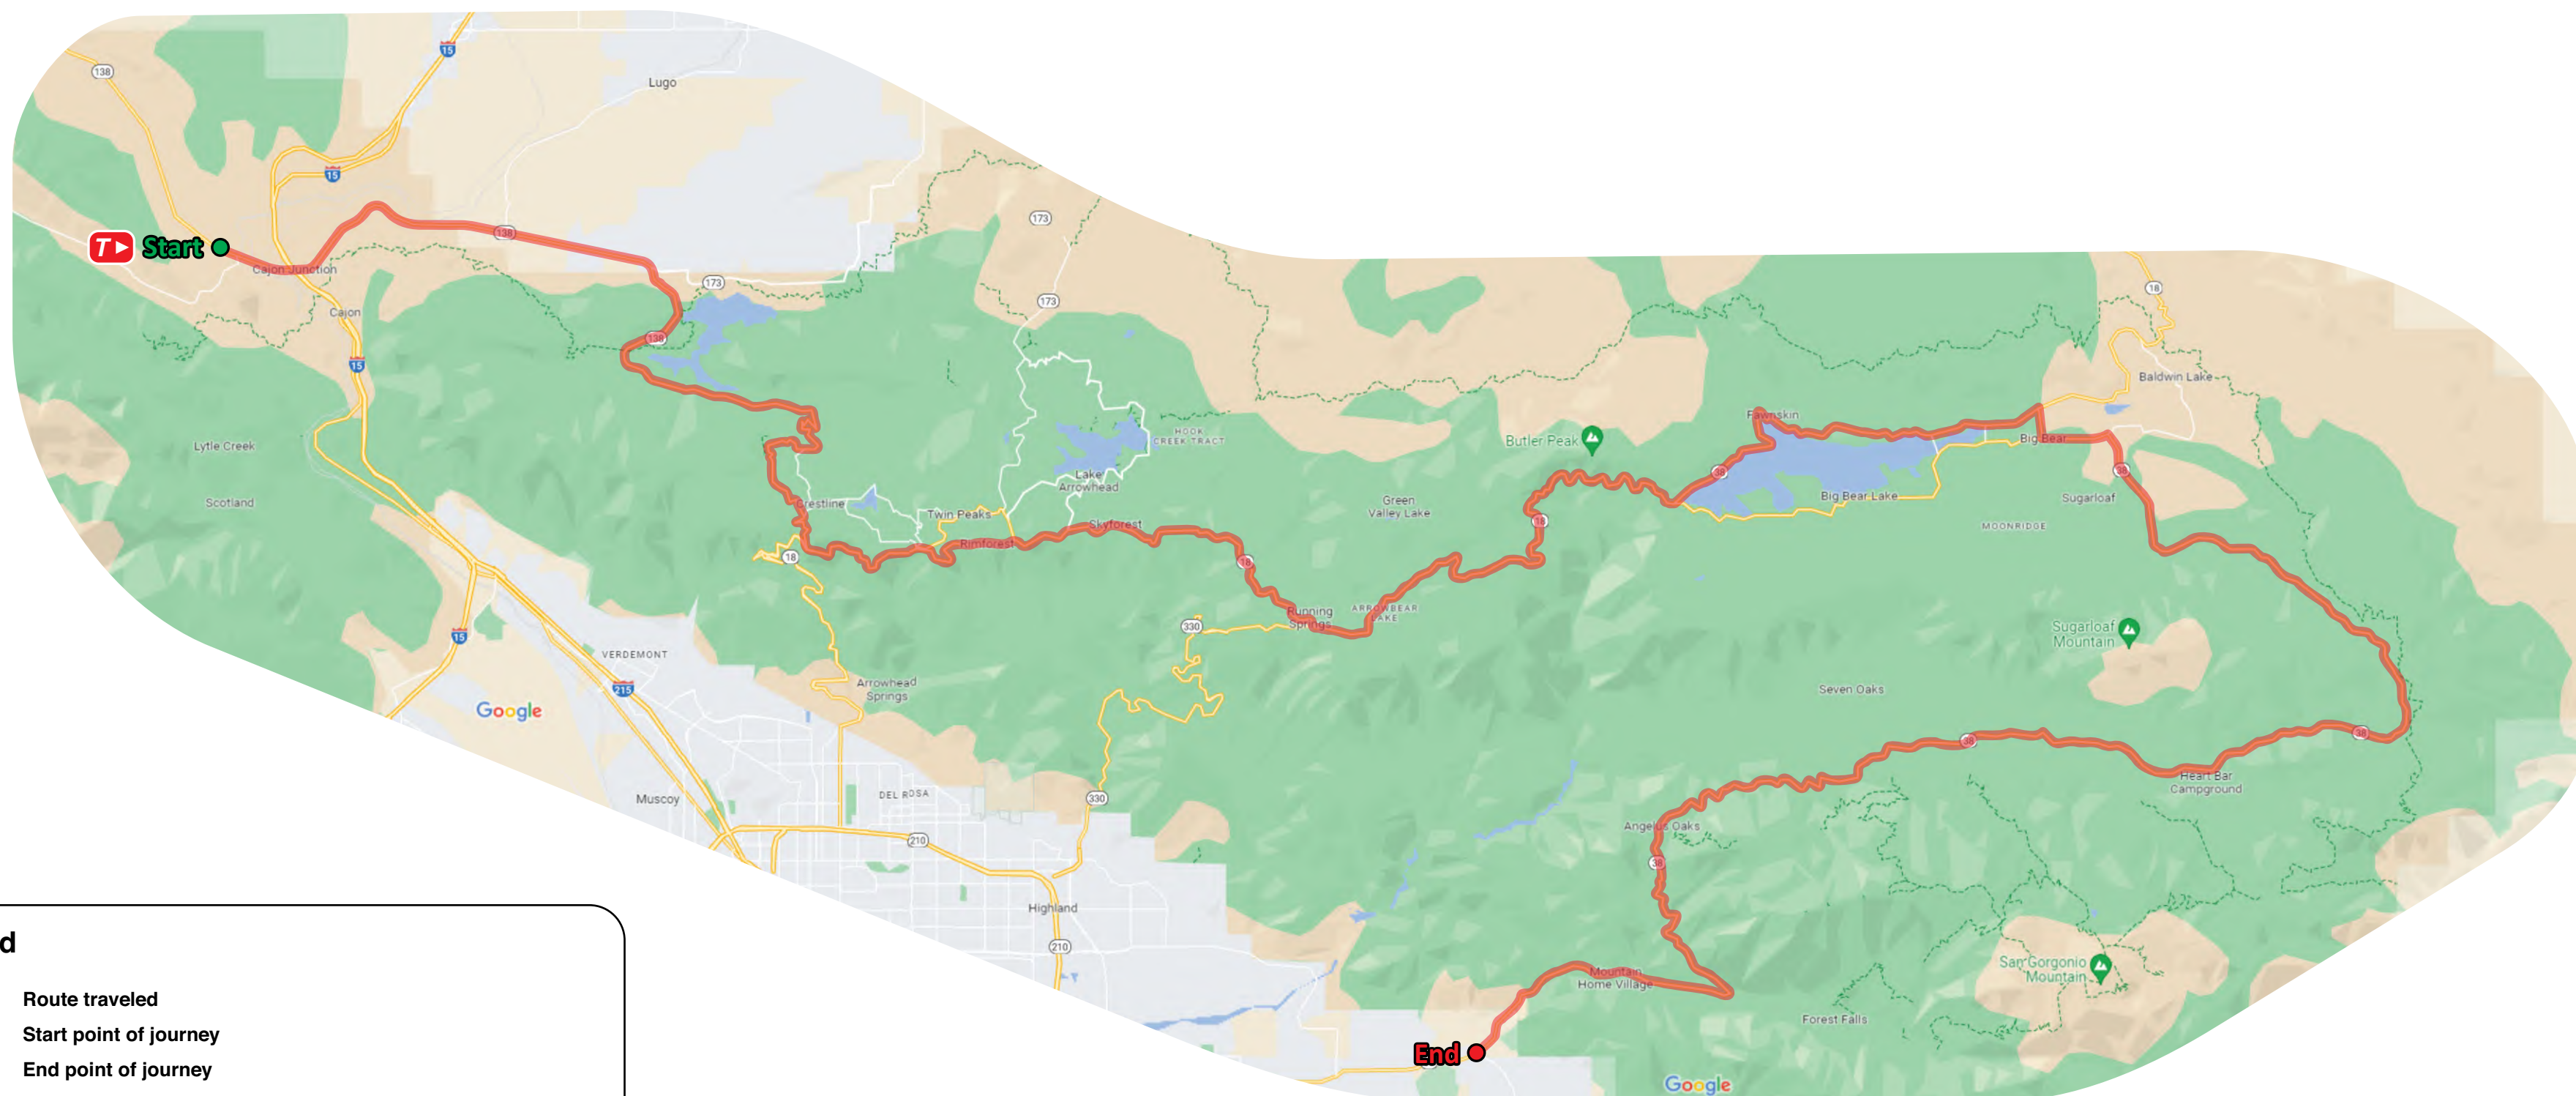

California - Rim of the World Scenic Byway YouTube Video Companion June 2023

Map Legend

-  Route traveled
-  Start point of journey
-  End point of journey
-  Click icon on map to play 'Time Lapse' of journey on YouTube

This document and its contents, unless otherwise noted, are copyright © Watershed Video Productions Inc. and may not be copied, published, redistributed, transmitted, or converted, in any form or by any means, electronic or otherwise, without the prior written permission of Watershed Video Productions Inc. All rights reserved. Map data © 2023 Google. The California Route 18, 38, and 138 route markers are in the public domain and their use is not subject to copyright restrictions.