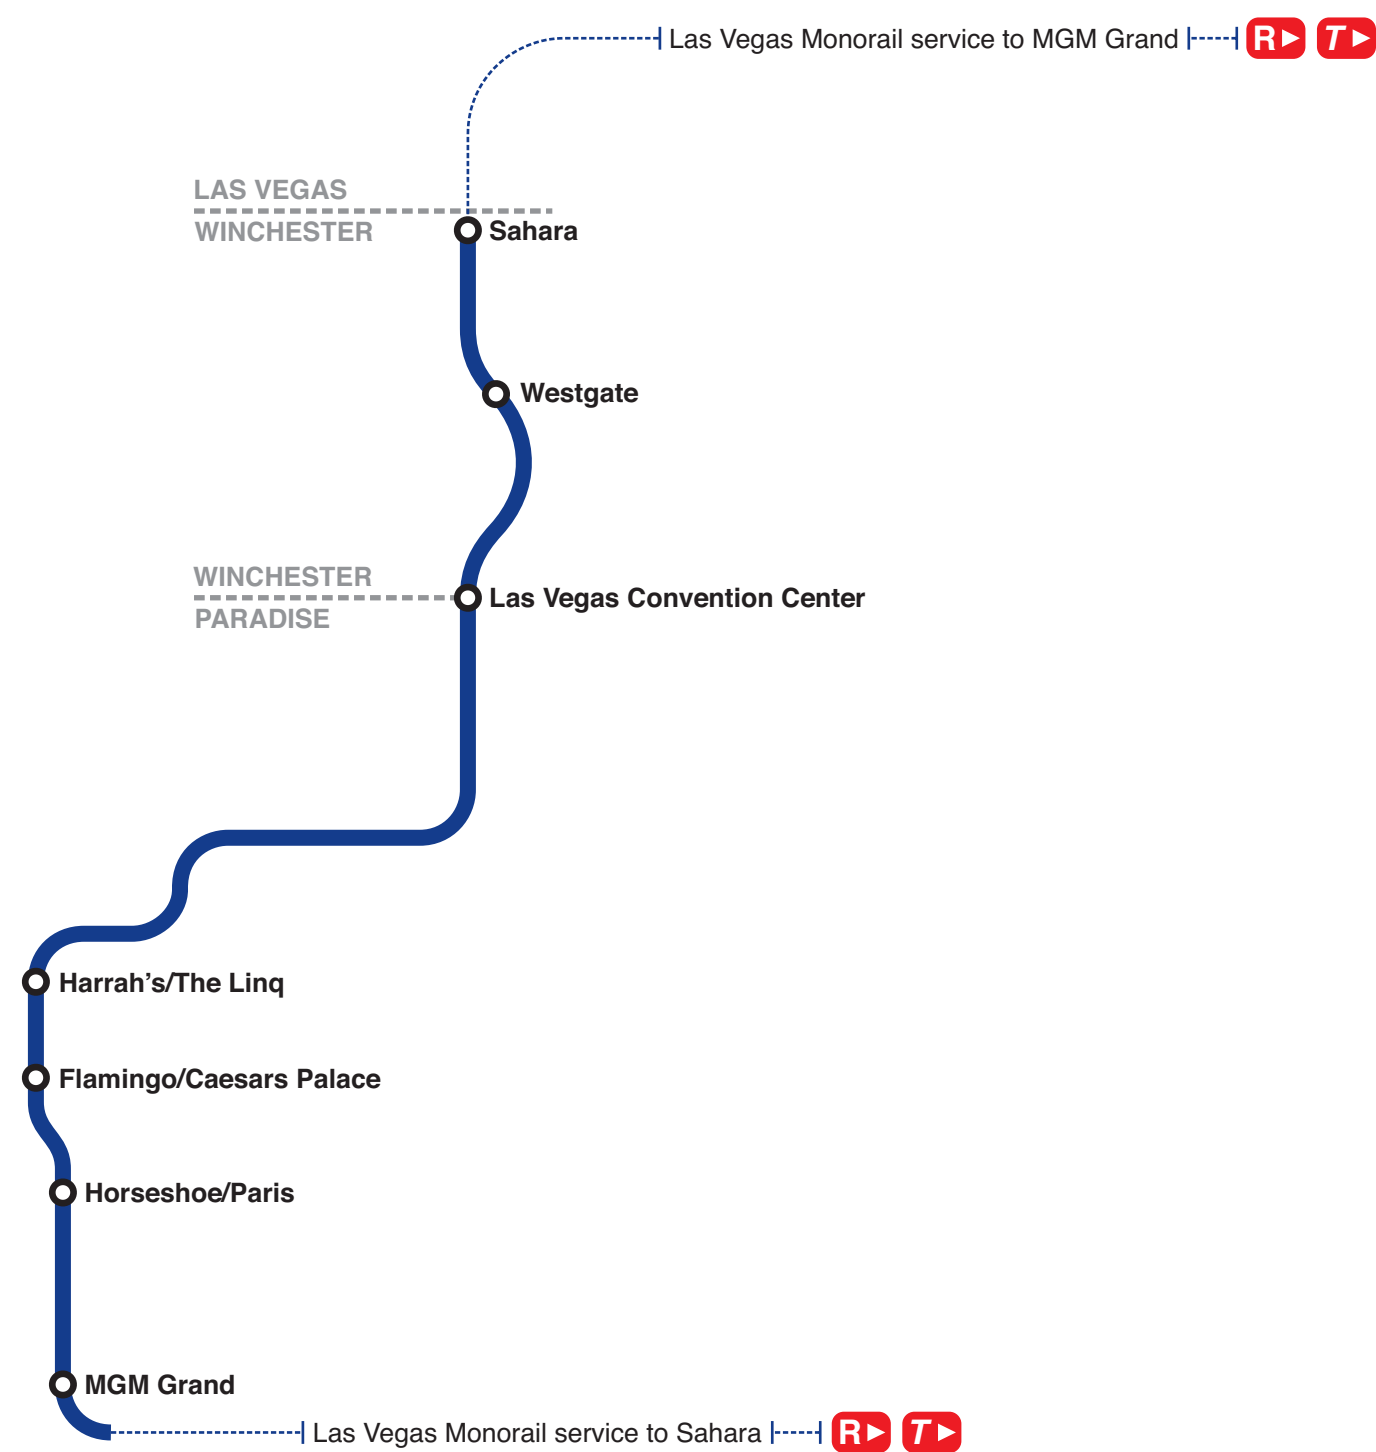

# Las Vegas Convention and Visitors Authority

## 'Las Vegas Monorail' Line & Service Diagram

#### Diagram Legend

-  Line
-  Station
-  Station name
-  Municipal boundary
-  MUNICIPALITY
-  Municipality name
-  Click icon on diagram to play 'Real Time Journey' of service pattern on YouTube
-  Click icon on diagram to play 'Time Lapse Experience' of service pattern on YouTube