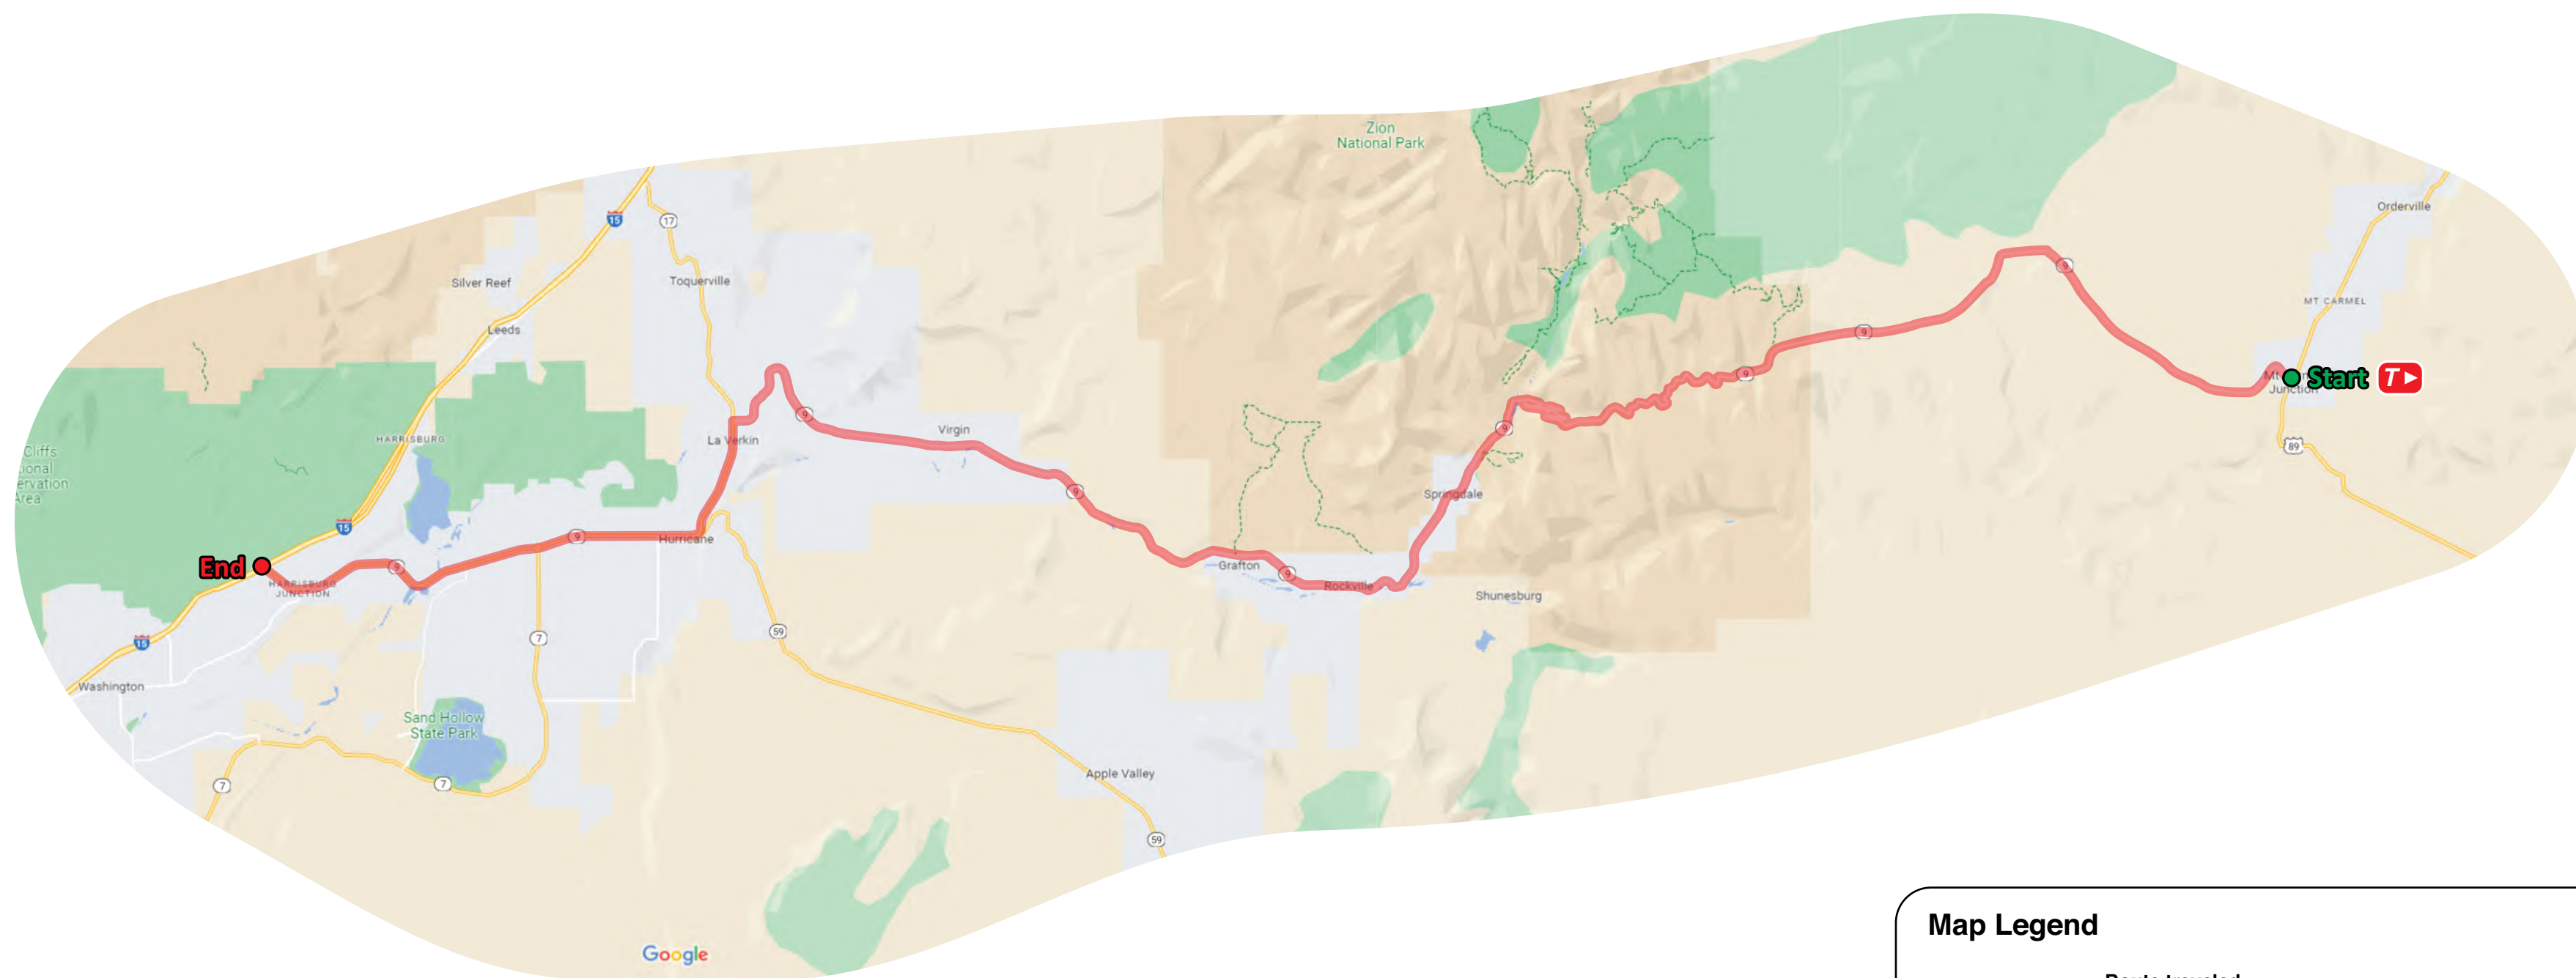

Utah - State Route 9

YouTube Video Companion

June 2023

Map Legend

- Route traveled
- Start ● End
- ▶ Click icon on map to play 'Time Lapse' of journey on YouTube