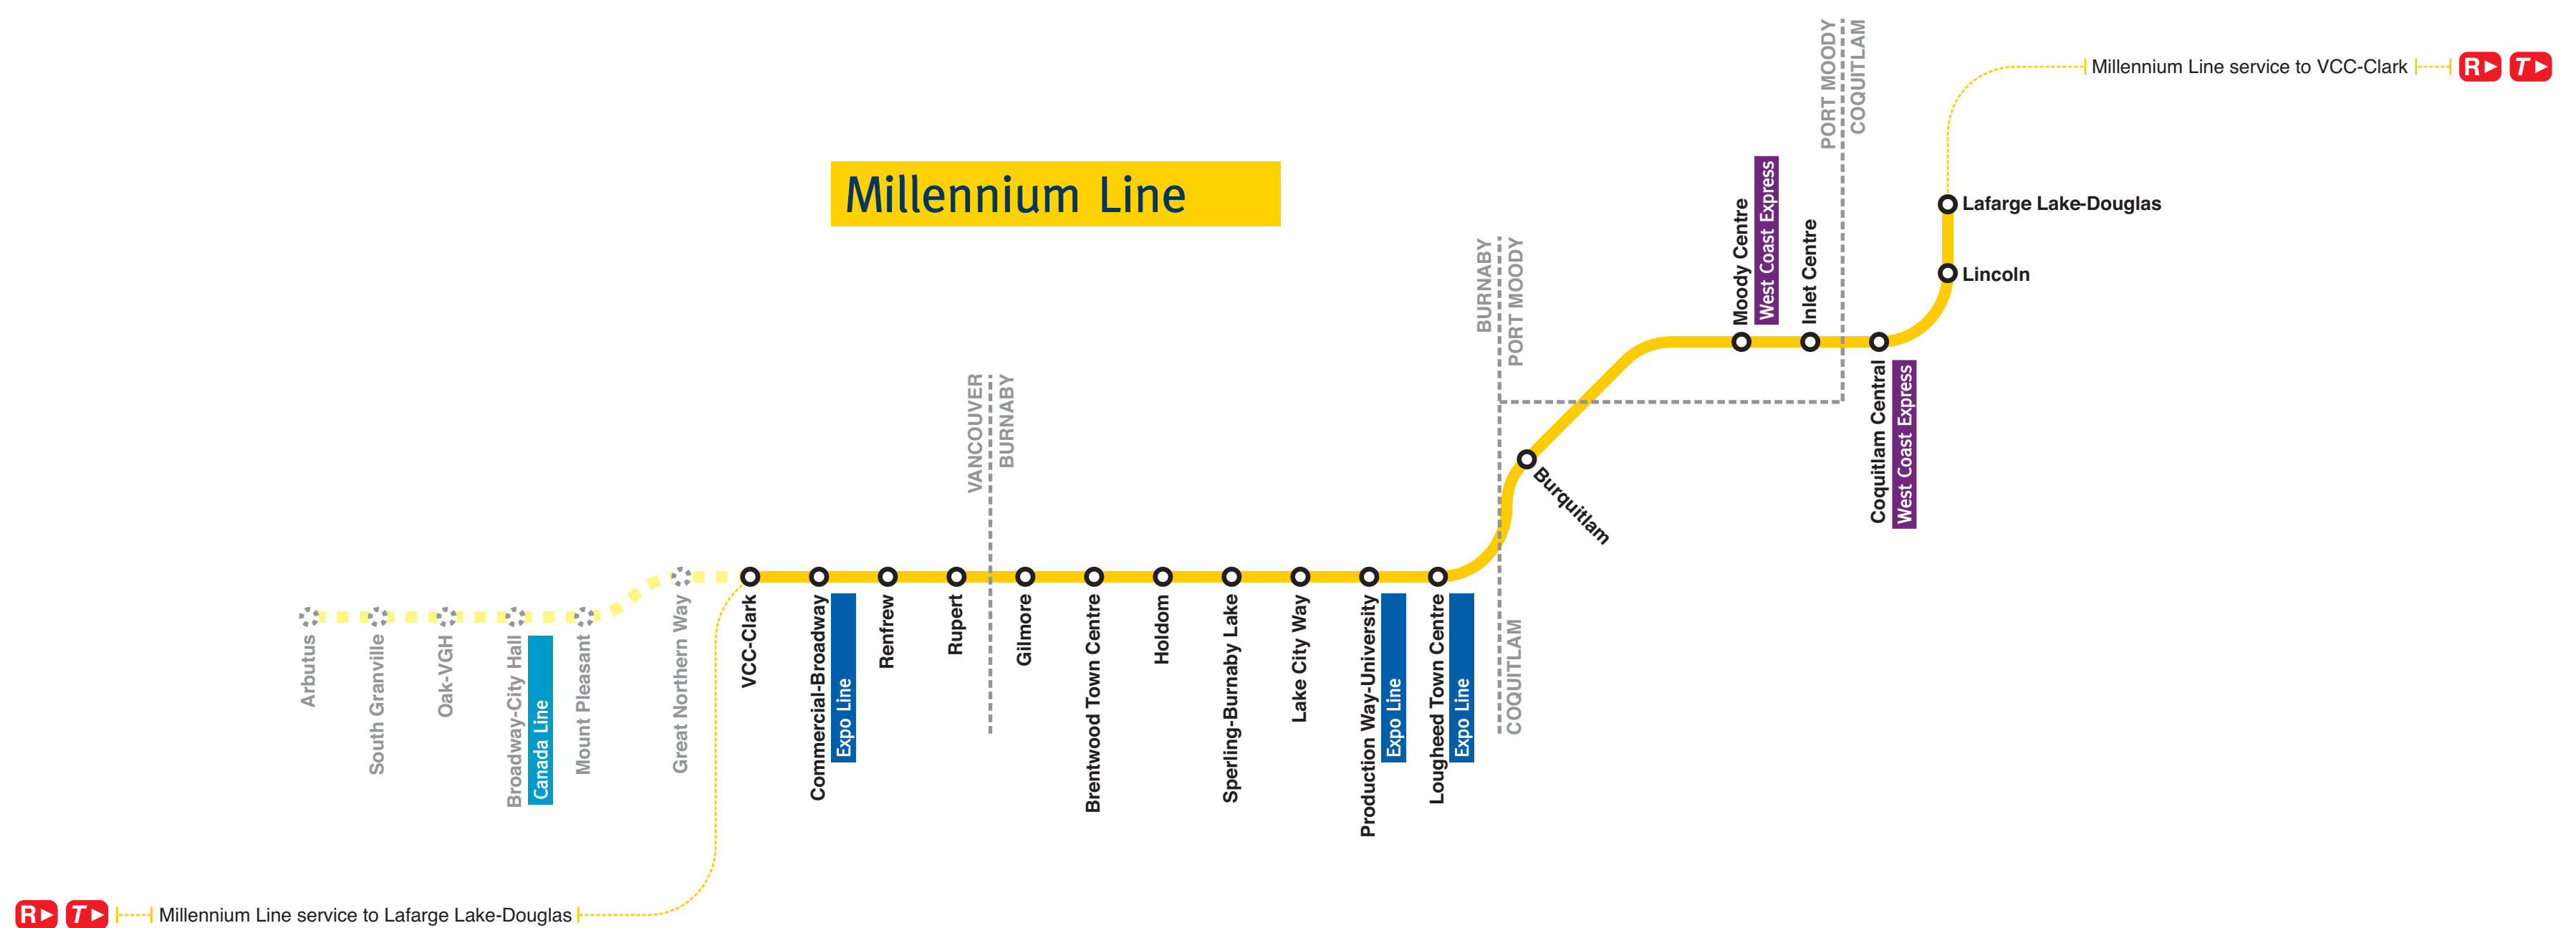

# TransLink (Vancouver) SkyTrain 'Millennium Line' Line & Service Diagram YouTube Video Companion October 2022

**Diagram Legend**

- Line
- New line extension under construction at time of video production
- Station
- Station
- New station under construction at time of video production
- Under construction station name
- Line Name
- Municipal boundary
- MUNICIPALITY
- Click icon on diagram to play 'Real Time Journey' of service pattern on YouTube
- Click icon on diagram to play 'Time Lapse Experience' of service pattern on YouTube

DIAGRAM IS NOT TO SCALE

This document and its contents, unless otherwise noted, are copyright © Watershed Video Productions Inc. and may not be copied, published, redistributed, transmitted, or converted, in any form or by any means, electronic or otherwise, without the prior written permission of Watershed Video Productions Inc. All rights reserved. The information used to create this diagram was derived from various authoritative sources, believed to be accurate, that were available at the time of production. Watershed Video Productions Inc. will not be held responsible for any loss or damages resulting from this use of this diagram for any travel purposes, this is not an official transportation service provider map/diagram.