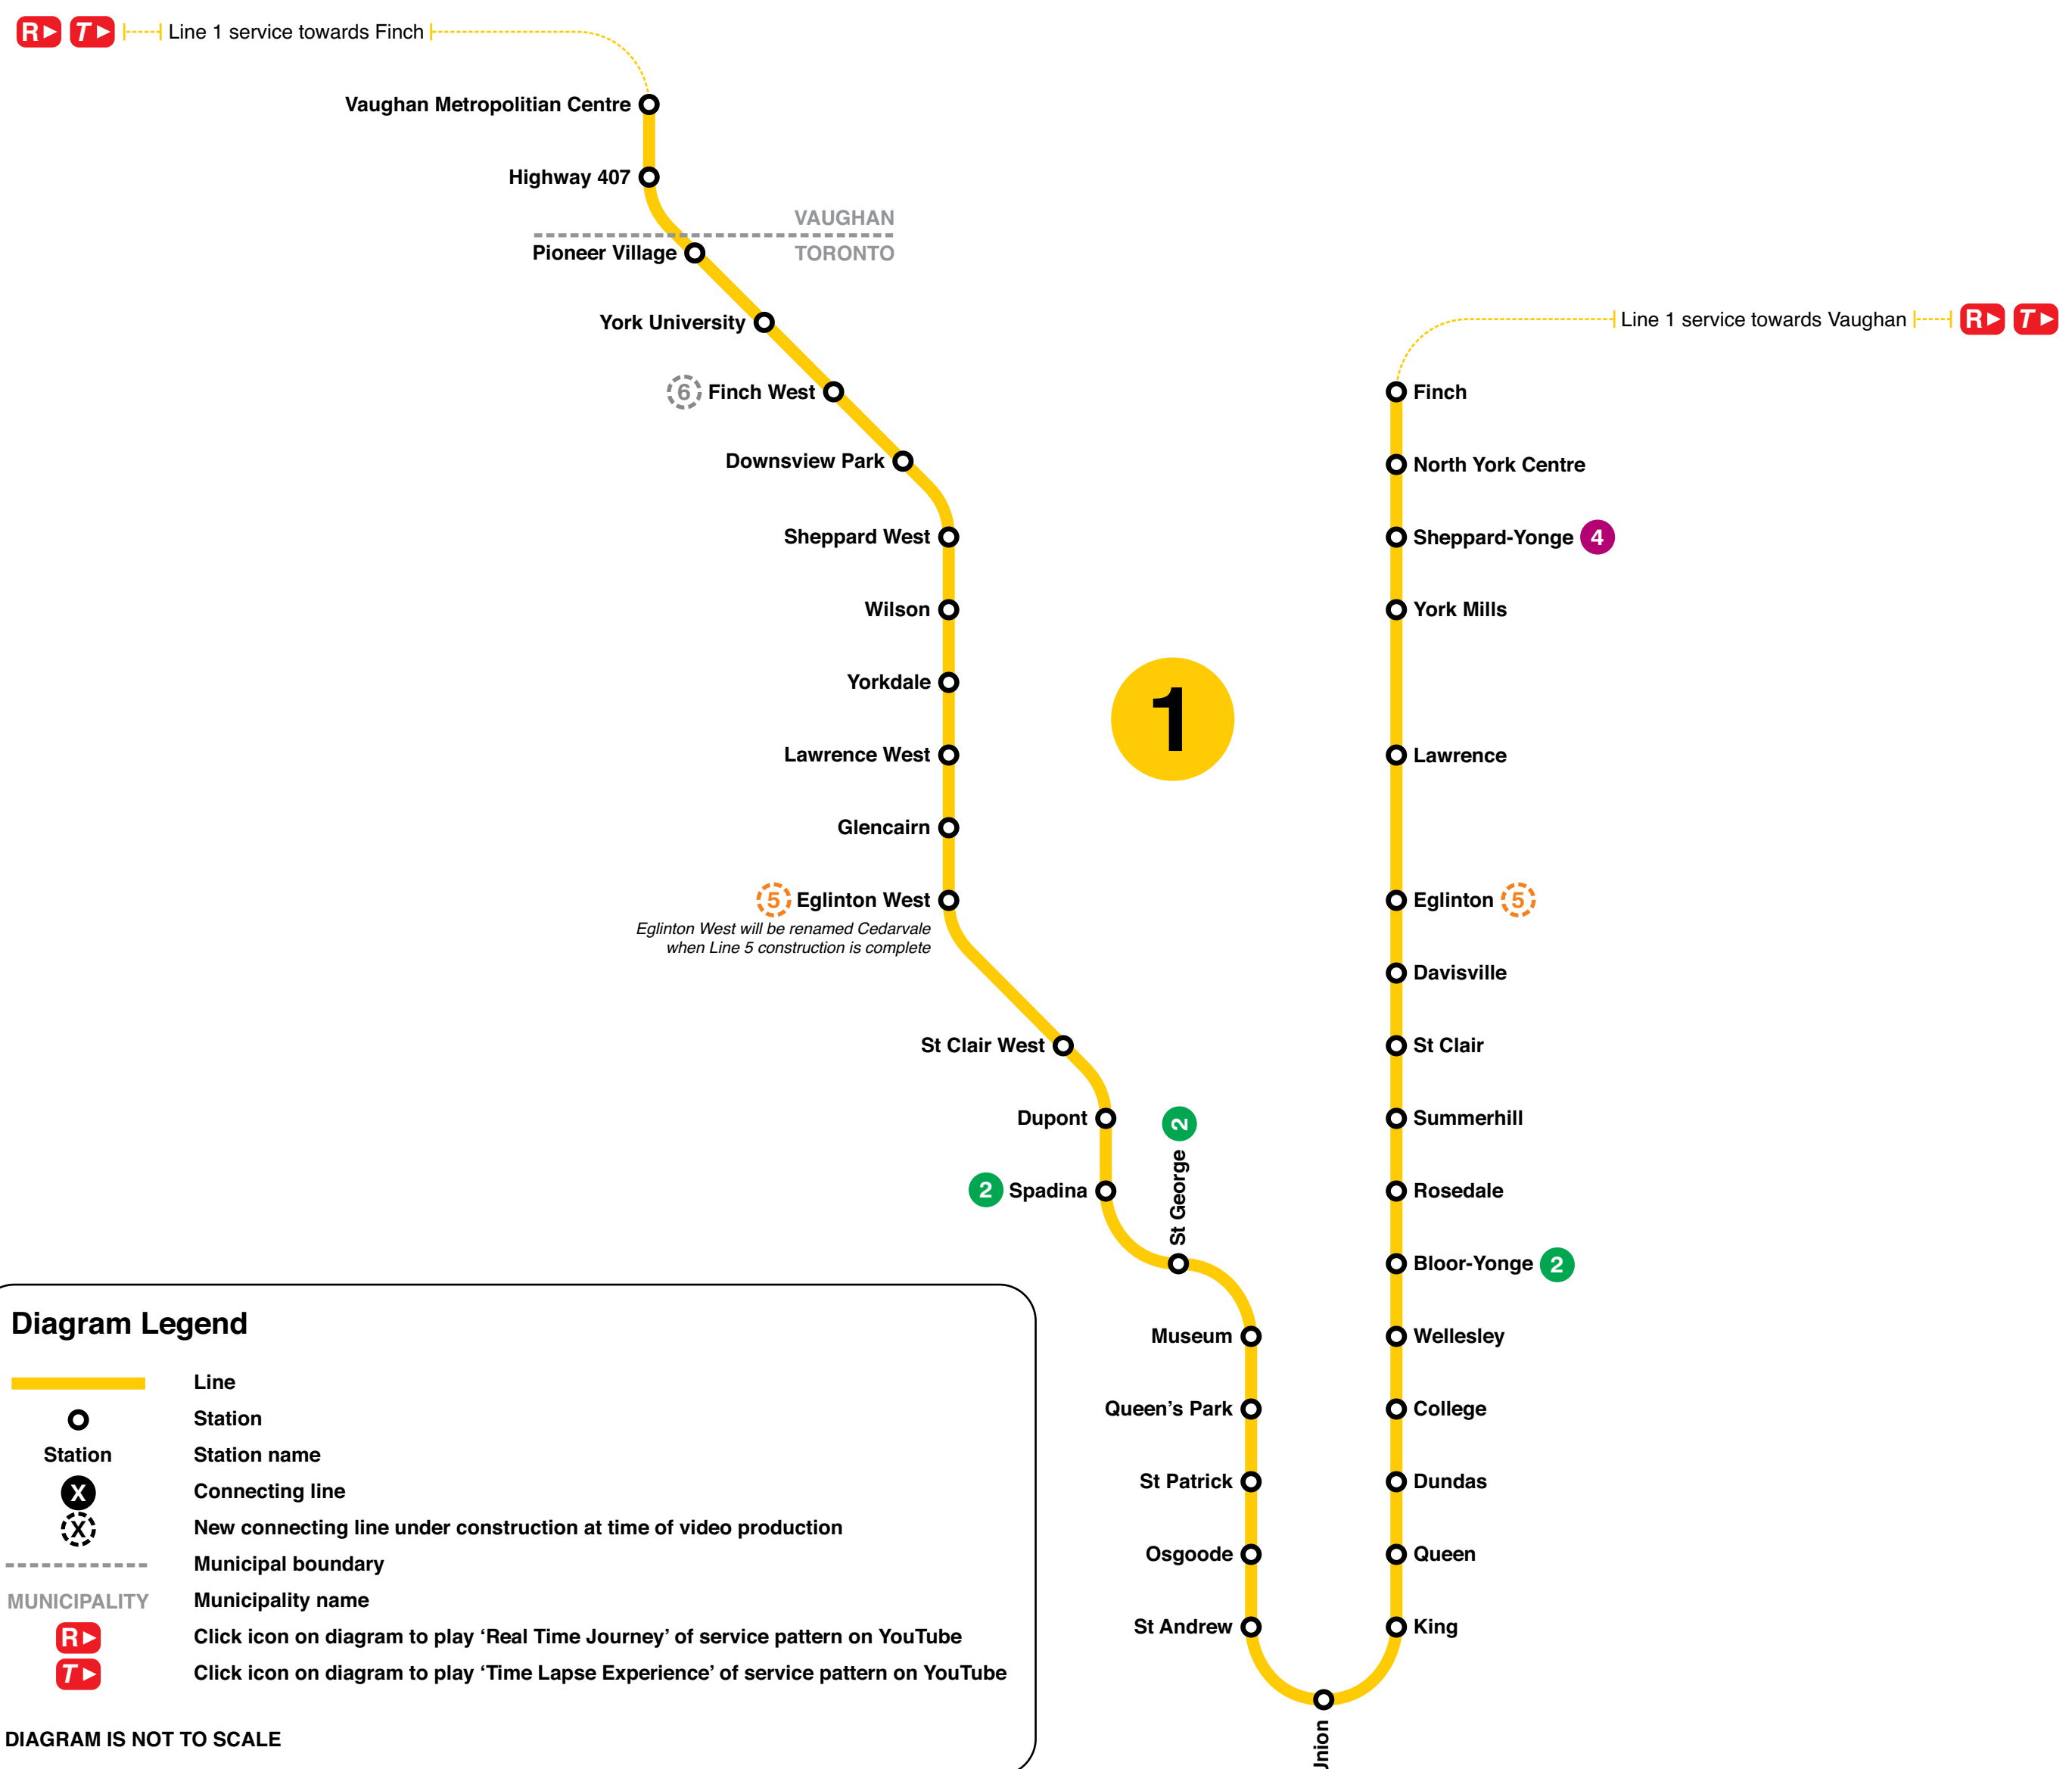

Toronto Transit Commission

'Line 1' Line & Service Diagram

YouTube Video Companion

July 2022

Diagram Legend

- Line
- Station
- Station name
- Connecting line
- New connecting line under construction at time of video production
- Municipal boundary
- Municipality name
- Click icon on diagram to play 'Real Time Journey' of service pattern on YouTube
- Click icon on diagram to play 'Time Lapse Experience' of service pattern on YouTube

DIAGRAM IS NOT TO SCALE

This document and its contents, unless otherwise noted, are copyright © Watershed Video Productions Inc. and may not be copied, published, redistributed, transmitted, or converted, in any form or by any means, electronic or otherwise, without the prior written permission of Watershed Video Productions Inc. All rights reserved. The information used to create this diagram was derived from various authoritative sources, believed to be accurate, that were available at the time of production. Watershed Video Productions Inc. will not be held responsible for any loss or damages resulting from this use of this diagram for any travel purposes, this is not an official transportation service provider map/diagram.