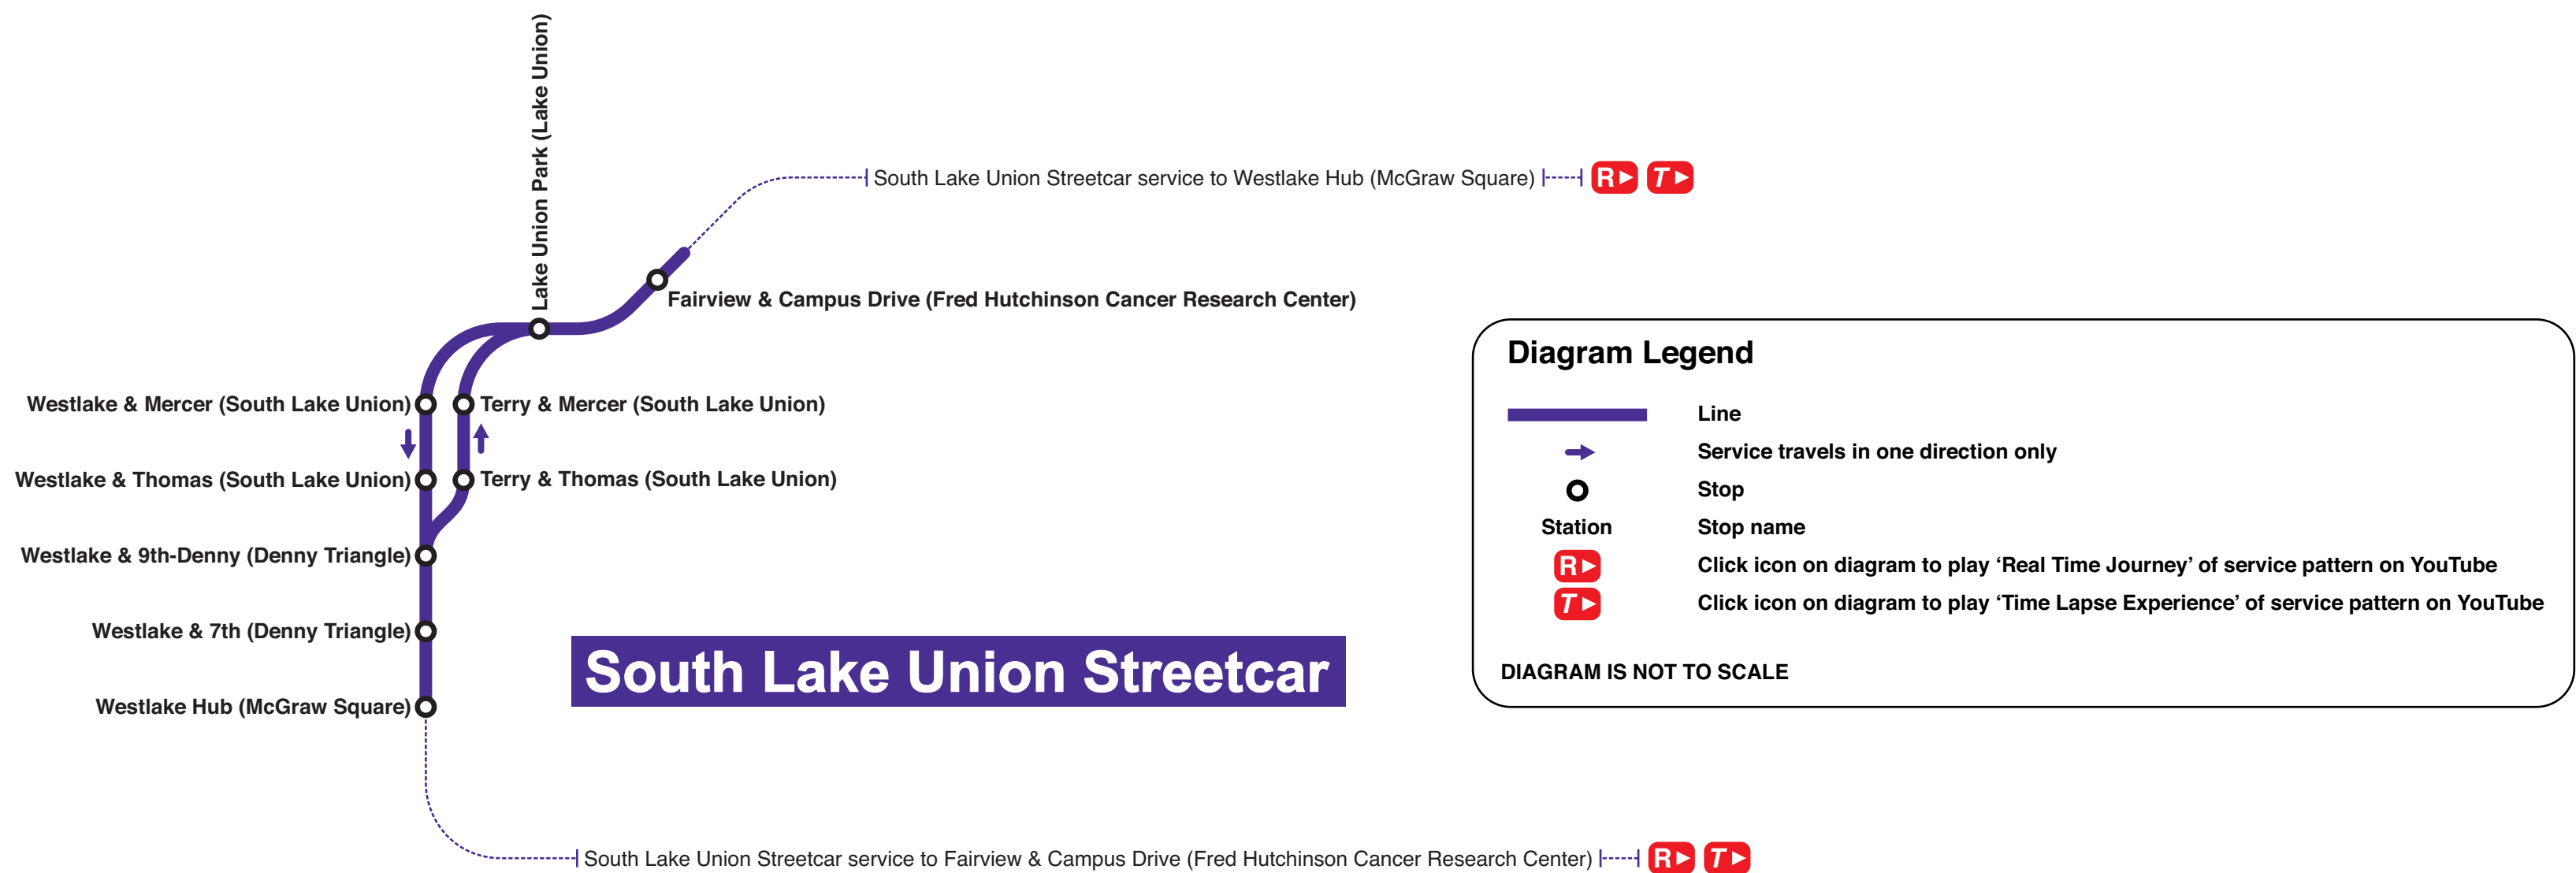

Seattle Streetcar (King County METRO) 'South Lake Union Streetcar' Line & Service Diagram YouTube Video Companion October 2022

This document and its contents, unless otherwise noted, are copyright © Watershed Video Productions Inc. and may not be copied, published, redistributed, transmitted, or converted, in any form or by any means, electronic or otherwise, without the prior written permission of Watershed Video Productions Inc. All rights reserved. The information used to create this diagram was derived from various authoritative sources, believed to be accurate, that were available at the time of production. Watershed Video Productions Inc. will not be held responsible for any loss or damages resulting from this use of this diagram for any travel purposes, this is not an official transportation service provider map/diagram.