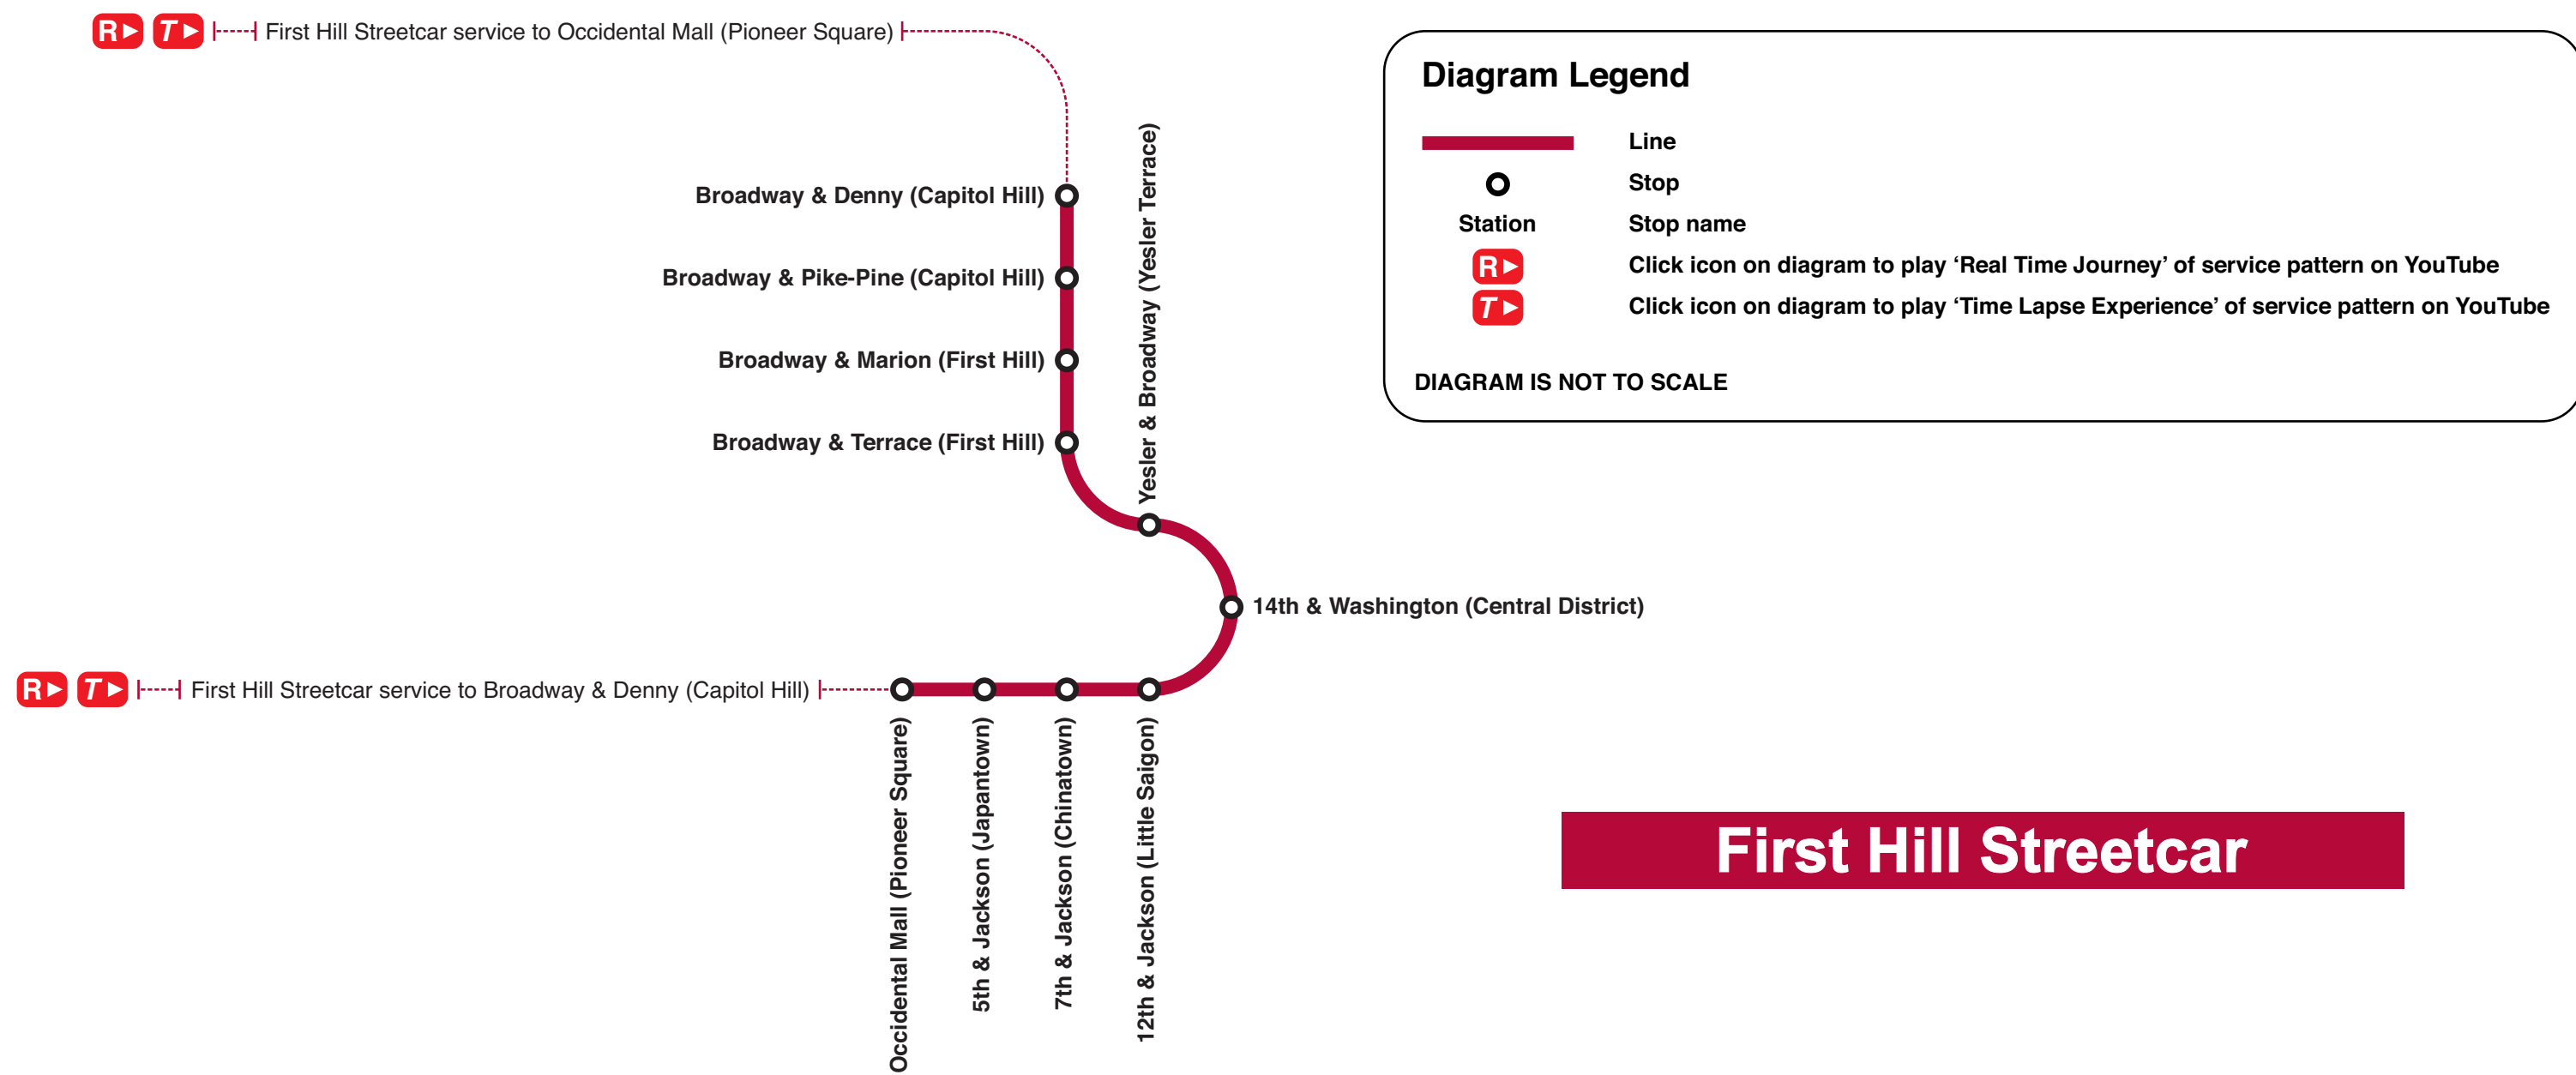

# Seattle Streetcar (King County METRO) 'First Hill Streetcar' Line & Service Diagram YouTube Video Companion October 2022

This document and its contents, unless otherwise noted, are copyright © Watershed Video Productions Inc. and may not be copied, published, redistributed, transmitted, or converted, in any form or by any means, electronic or otherwise, without the prior written permission of Watershed Video Productions Inc. All rights reserved. The information used to create this diagram was derived from various authoritative sources, believed to be accurate, that were available at the time of production. Watershed Video Productions Inc. will not be held responsible for any loss or damages resulting from this use of this diagram for any travel purposes, this is not an official transportation service provider map/diagram.